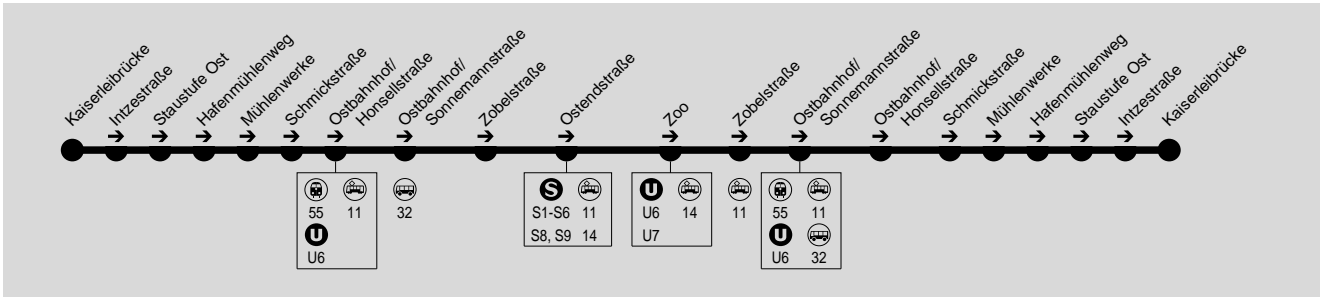

31

Osthafen Kaiserleibrücke → Ostbf. → Ostendstraße → Zoo → Ostbahnhof → Osthafen Kaiserleibrücke

In-der-City-Bus GmbH, Am Römerhof 27, 60486 Frankfurt am Main, Tel.: (069) 71918 93-11

Am 24.12. und 31.12. kein Betrieb

Montag - Donnerstag

Table with 13 columns (stops) and 13 rows (stops) showing departure times for Monday-Thursday. Includes stops like Kaiserleibrücke, Ostendstraße, Zoo, Zobelstraße.

Table with 13 columns (stops) and 13 rows (stops) showing departure times for Monday-Thursday. Includes stops like Ostbahnhof/Sonnemannstraße, Kaiserleibrücke.

Freitag

Table with 13 columns (stops) and 13 rows (stops) showing departure times for Friday. Includes stops like Kaiserleibrücke, Ostendstraße, Zoo, Zobelstraße.

762

763