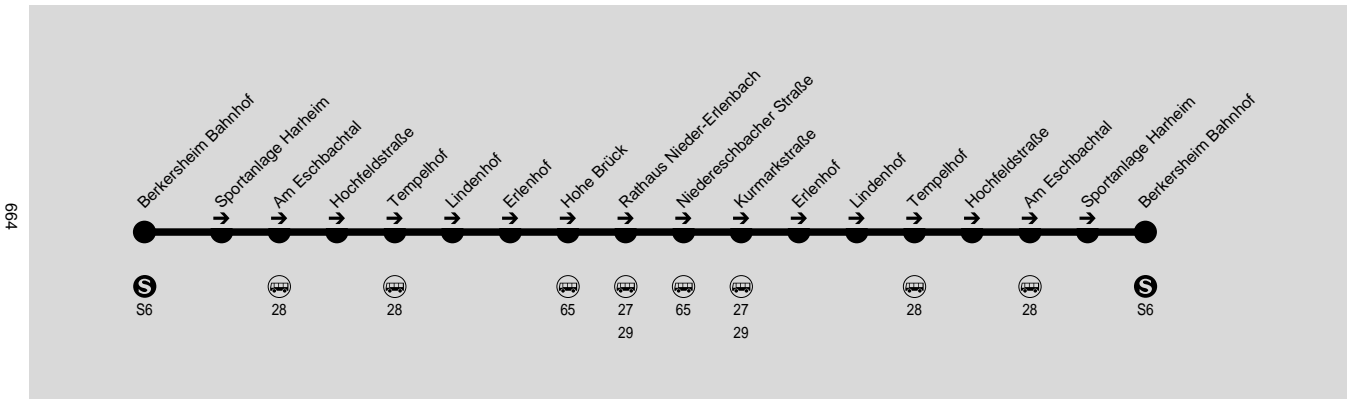

25

Berkersheim Bahnhof → Harheim → N.-Erlenbach → Harheim → Berkersheim Bahnhof

Veolia Verkehr Rhein-Main GmbH, Flinschstraße 22, 60388 Frankfurt am Main, Tel.: (069) 42 09 69-0

Keine Fahrradbeförderung

Am 24.12. Verkehr wie Samstag, ab ca. 18:00 Uhr kein Betrieb. Am 31.12. Verkehr wie Samstag.

Montag - Freitag

| | | | | | | | | | | | | | | | | | | |
|---------------------|----|------|--|------|--|------|--|------|--|------|--|------|--|------|--|------|--|------|
| S6 Hauptwache | ab | 5.30 | | 6.00 | | 6.15 | | 6.30 | | 6.45 | | 7.00 | | 7.15 | | 7.30 | | 7.45 |
| S6 Hauptbahnhof | ab | 5.34 | | 6.04 | | 6.19 | | 6.34 | | 6.49 | | 7.04 | | 7.19 | | 7.34 | | 7.49 |
| S6 Berkersheim | an | 5.48 | | 6.18 | | 6.37 | | 6.48 | | 7.03 | | 7.18 | | 7.37 | | 7.48 | | 8.07 |
| Berkersheim Bahnhof | | 5.53 | | 6.23 | | 6.40 | | 6.53 | | 7.09 | | 7.23 | | 7.42 | | 7.53 | | 8.12 |
| Sportanlage Harheim | | 5.55 | | 6.25 | | 6.42 | | 6.55 | | 7.11 | | 7.25 | | 7.44 | | 7.55 | | 8.14 |
| Hochfeldstraße | | 5.57 | | 6.27 | | 6.44 | | 6.57 | | 7.13 | | 7.27 | | 7.46 | | 7.57 | | 8.16 |
| Tempelhof | | 5.58 | | 6.28 | | 6.45 | | 6.58 | | 7.14 | | 7.28 | | 7.47 | | 7.58 | | 8.17 |
| Erlenhof | | 6.00 | | 6.30 | | 6.47 | | 7.00 | | 7.16 | | 7.30 | | 7.49 | | 8.00 | | 8.19 |

Montag - Freitag

Table with 17 columns (times) and 20 rows (stations). Includes stations like Hauptwache, Hauptbahnhof, Berkersheim, and various residential areas.

Montag - Freitag

Samstag

Table with 17 columns (times) and 10 rows (stations). Shows simplified timetables for Monday-Friday and Saturday.

Table with 17 columns (times) and 17 rows (stations). Shows detailed Saturday timetables for various stations.

Samstag

Table with 17 columns (times) and 20 rows (stations). Shows detailed Saturday timetables with an 18th column for a specific date.